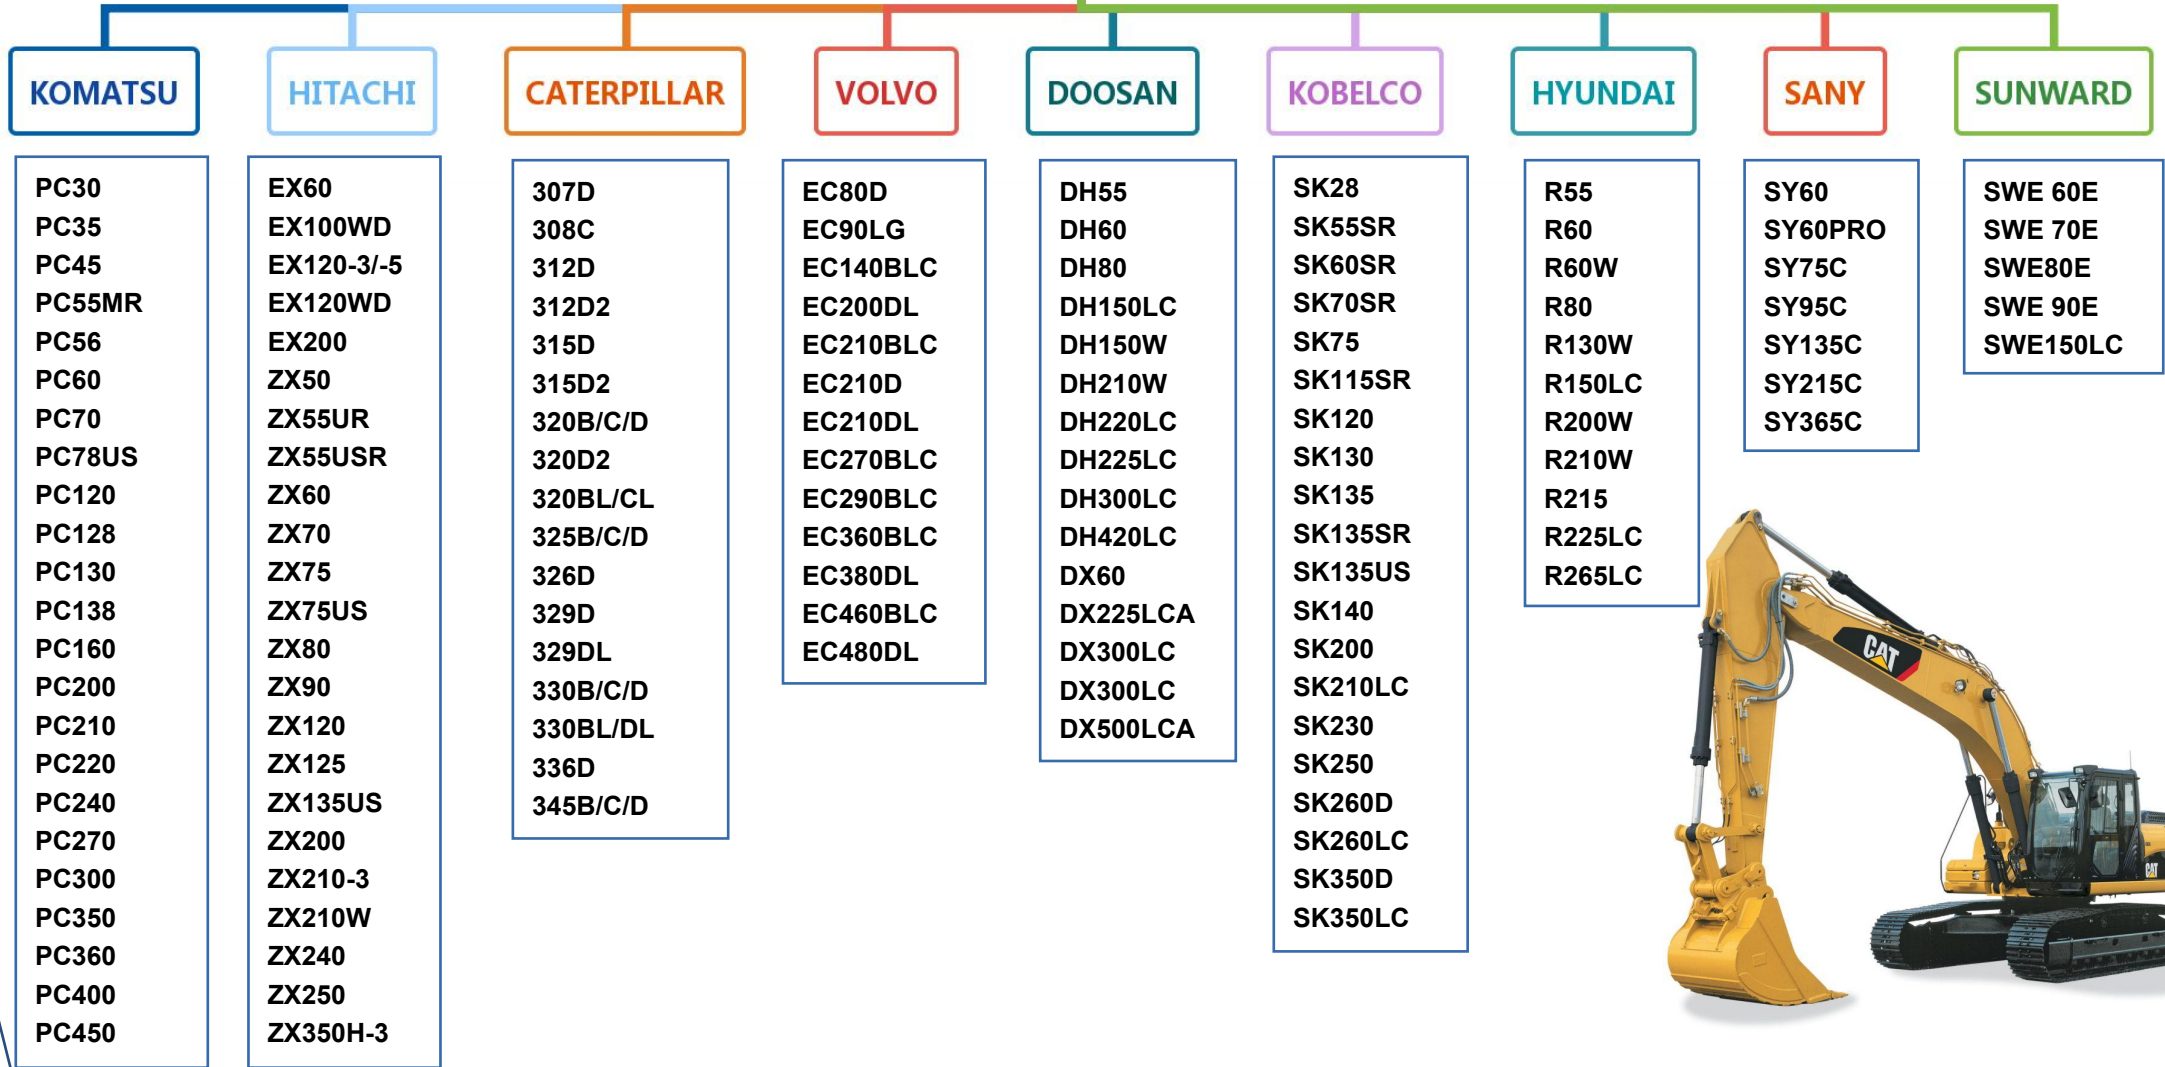

PRODUCTS CATEGORIES

Bulldozer

Crane

Excavator

Forklift

Grader

Road Roller

Wheel Loader

Backhoe Loader

EXCAVATOR

Bulldozer

Komatsu

D65P
D85P
D155-1
D155AX-5

Caterpillar / CAT

D3C
D4C/E/G/H/K
D5B/G/H/K/M/N
D6D/G/H/M/N
D7G/H/R/K
D8K/R
D9N/R

Shantui

CASE

580L
580M

CATERPILLAR

416E
420F
430F
450E

JCB

3CX
4CX

FORKLIFT

TOYOTA

TCM

KOMATSU

HELI

mitsubishi

ELECTRIC, DIESEL, LPG,

1 TON~30TON

**TAHANK
YOU**
